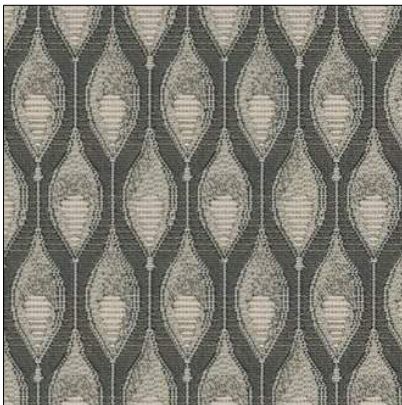

Name
PFAUENAUGE M7829A03

Category
GEOMETRIC LARGE SCALED //
FLAT WOVEN FABRIC

Main color
Fawn

Fabric
54% PES, 34% CO, 12% PA

Width	Repeat	Weight
140 cm	16 cm	421 g/m ²

Name
PFAUENAUGE M7829A04

Category
GEOMETRIC LARGE SCALED //
FLAT WOVEN FABRIC

Main color
Red

Fabric
54% PES, 34% CO, 12% PA

Width	Repeat	Weight
140 cm	16 cm	421 g/m ²

Name
PFAUENAUGE M7829A05

Category
GEOMETRIC LARGE SCALED //
FLAT WOVEN FABRIC

Main color
Blue

Fabric
54% PES, 34% CO, 12% PA

Width	Repeat	Weight
140 cm	16 cm	421 g/m ²

Name
PFAUENAUGE M7829A10

Category
GEOMETRIC LARGE SCALED //
FLAT WOVEN FABRIC

Main color
Black

Fabric
54% PES, 34% CO, 12% PA

Width	Repeat	Weight
140 cm	16 cm	421 g/m ²

Name
PFAUENAUGE M7829A13

Category
GEOMETRIC LARGE SCALED //
FLAT WOVEN FABRIC

Main color
Blue

Fabric
54% PES, 34% CO, 12% PA

Width	Repeat	Weight
140 cm	16 cm	421 g/m ²

Please note that the printed colors of the fabrics may vary from the original.